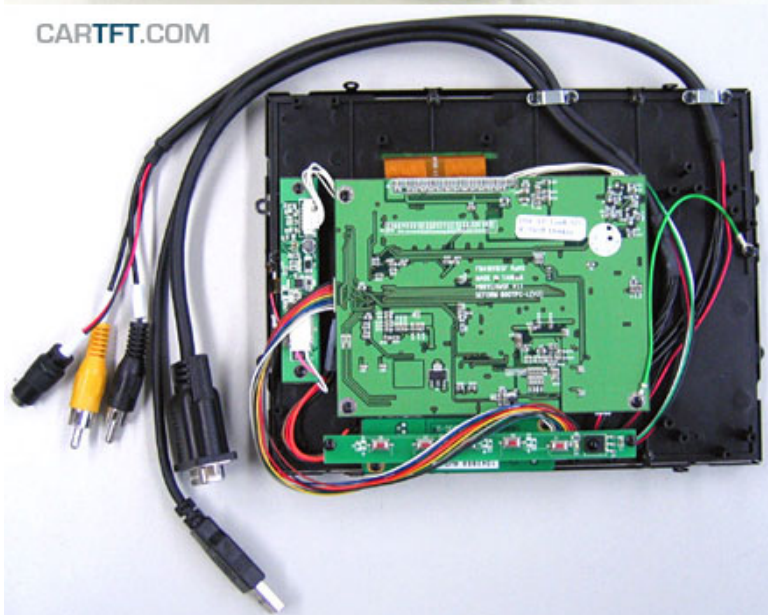

CARTFT.COM
Shop for mobile
PC- and GPS-Solutions

CTF846-ML - VGA 8.0" (4:3) TFT - Touchscreen USB - Video - OPEN-FRAME (600 nits, LED backlight)

[<http://www.cartft.com/catalog/il/895>]

309.00 EUR

incl. 19% VAT, plus shipping

- **Open-Frame !**
- **LED Backlight !**
- **Auto Power On !**

CARTFT.COM

Support: [Dimensions](#) |  [Dimensions \(PDF\)](#)

New : LED-Backlight-Technology, with optimized color saturation enabling particular high and shining display. The scale of displayable color nuances is increased by 45% because of the new technology. Conventional LCDs are based on CCFL backlight, which can display approx. 72% of the standard color scale of NTSC (National Television Systems Committee). With LED-Backlight-Technology 104% of the NTSC-color scale can be displayed. This results in displaying in a highly realistic manner.

With the new Open-Frame TFT display-series from CarTFT you get back control : The ruggedized metal frame enables you a stable installation. The single modules (Mainboard, Touchscreen controller, Power inverter and button-frame) can be screwed off from the rear side and being positionated elsewhere. This way you can install the connector cables more easier and the display thickness shrinks also.

Specifications

<i>Screen size</i>	8.0" digital
<i>Aspect Ratio</i>	4:3 wide TFT screen
<i>Dot Resolution</i>	2400x600= 1,440,000 dots
<i>Physical Resolution</i>	800x600
<i>Supported Resolutions</i>	640x480-1920x1080
<i>Color configuration</i>	RGB stripe
<i>Brightness</i>	600 nits
<i>Contrast</i>	500:1
<i>Operating temperature</i>	-30°C to 85°C
<i>Power input</i>	DC 9-30V
<i>Power consumption</i>	max. 10W
<i>Video system</i>	2x Video inputs (PAL/NTSC) 1x VGA input
<i>Dimensions</i>	185.6 x 143.6 x 27 mm Display : 162 x 121.5 mm
<i>Video input signal</i>	1.0Vp-p, composite video
<i>Features</i>	Full function OSD control (englisch) Auto Power On/Off LED backlight Autodimmer